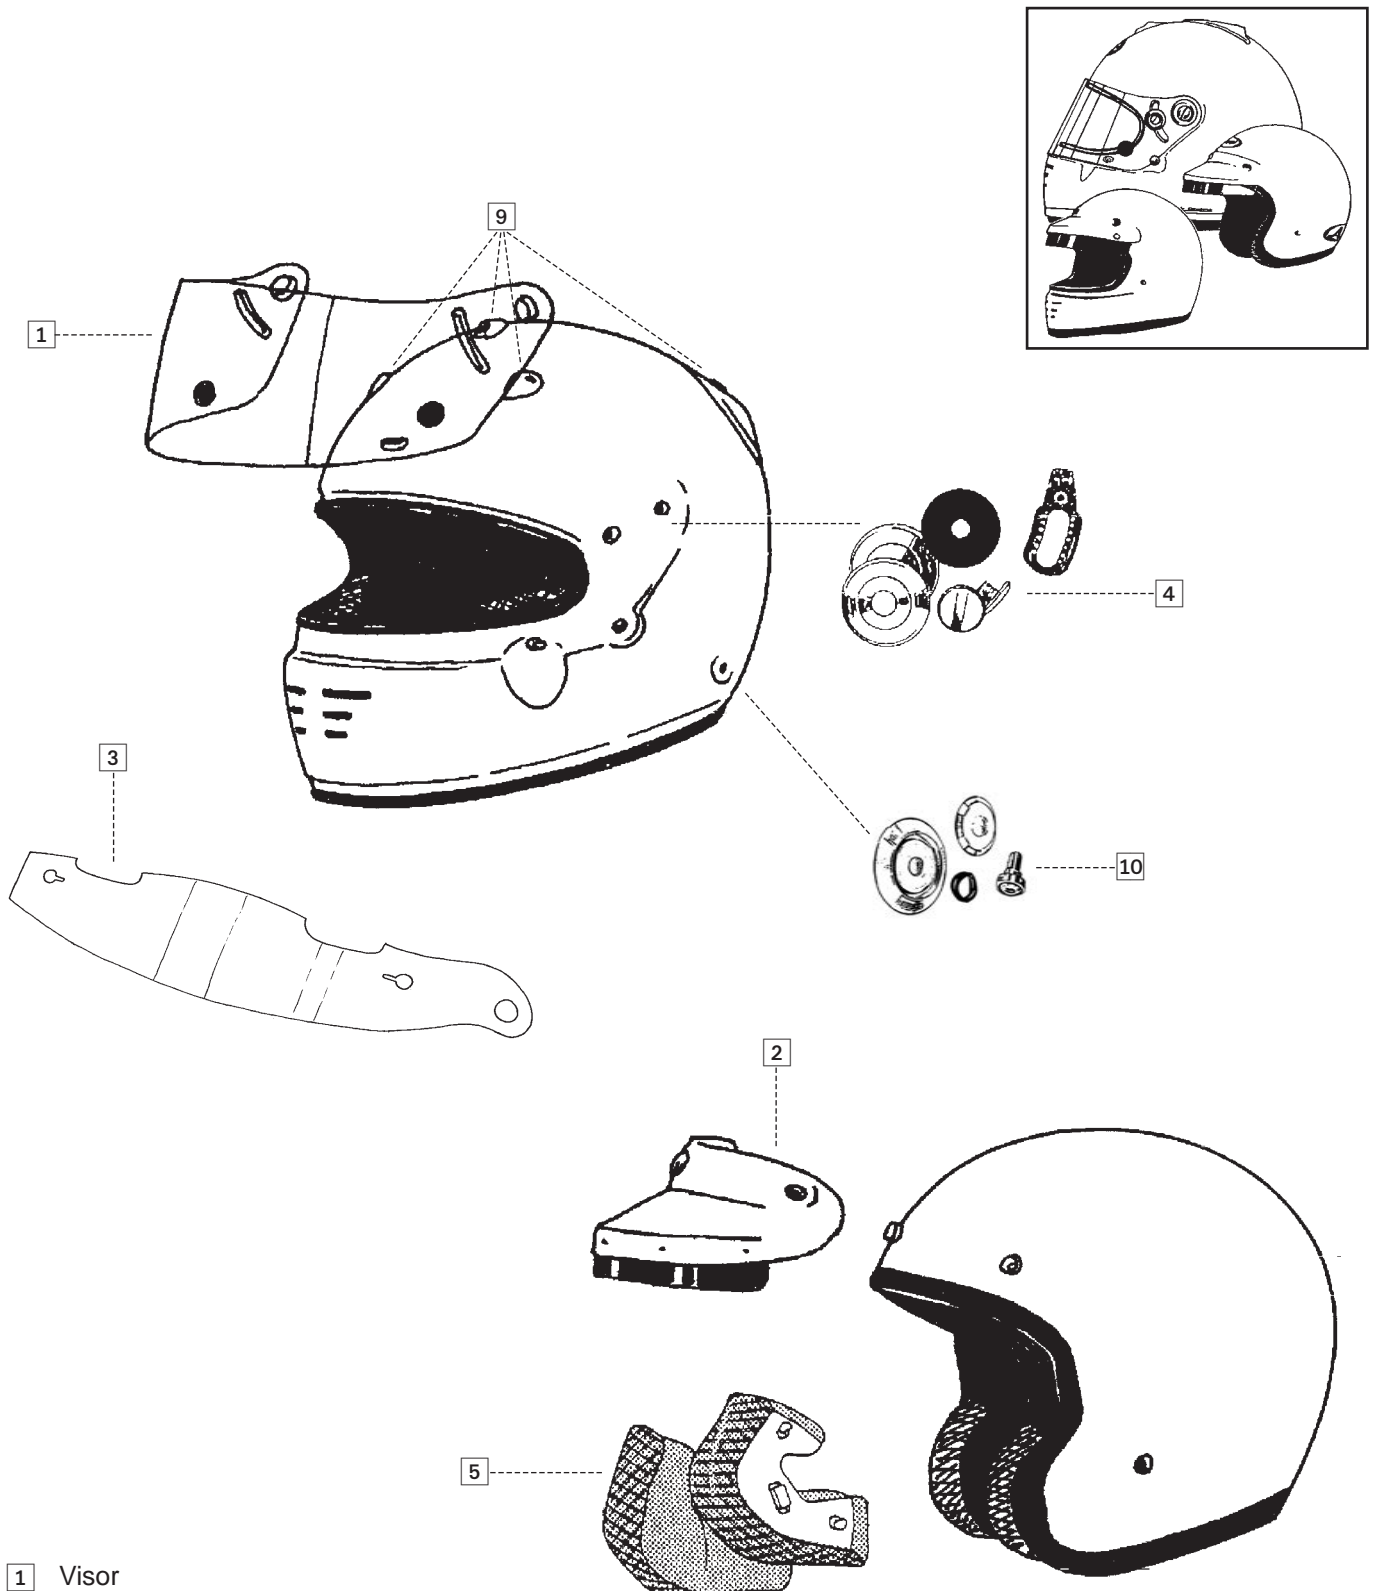

**ARAI
CAR HELMET
PART LIST**

2022

NOTE: Check availability of parts for older or discontinued models with your importer.

- 1 Visor
- 2 Sunvisor / peak Sundowner
- 3 Tear-off
- 4 Screwset
- 5 Earcup
- 9 Ventilation ducts / PED set
- 10 FHR studs